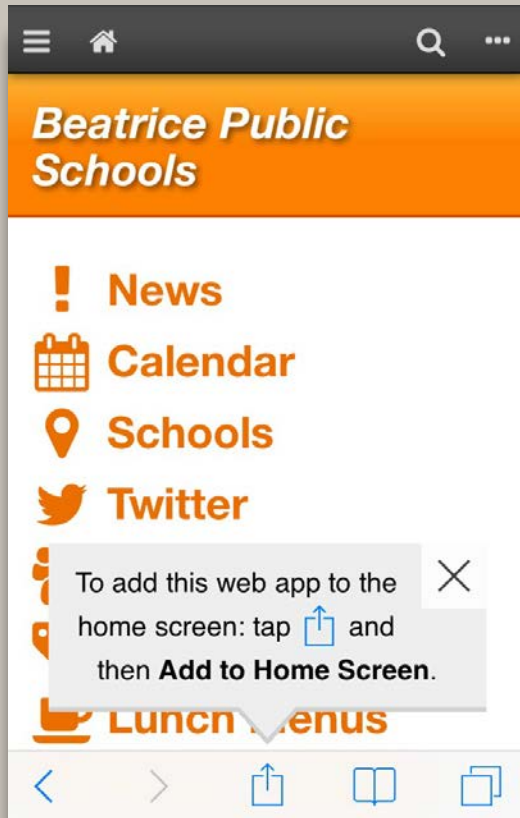

# ADDING THE MOBILE APP TO YOUR IPHONE

You will receive a prompt the first time you visit the Mobile App as seen above. Click the icon in the middle.

Click "Add to Home Screen".

You can change the name to how you want it to appear. Then click "Add".

# ADDING THE MOBILE APP TO YOUR ANDROID PHONE\*

You will receive a prompt the first time you visit the Mobile App as seen above. Click the icon in the top right corner.

Click "Add to Home Screen".

You can change the name to how you want it to appear. Then click "Add".