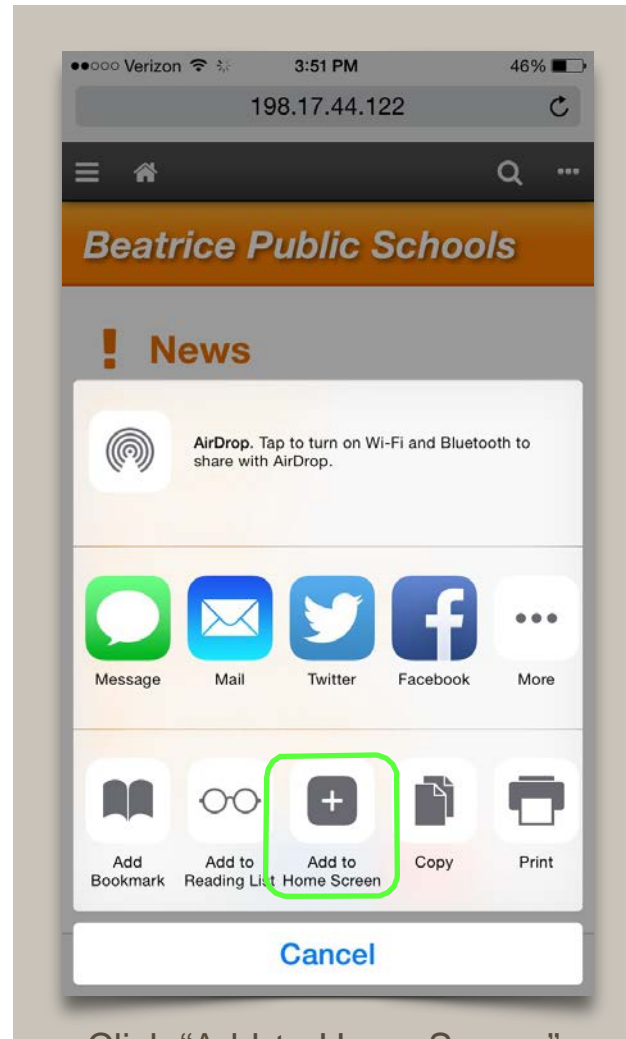

# ADDING THE MOBILE APP TO YOUR IPHONE

You will receive a prompt the first time you visit the Mobile App as seen above. Click the icon in the middle.

Click "Add to Home Screen".

You can change the name to how you want it to appear. Then click "Add".

# ADDING THE MOBILE APP TO YOUR ANDROID PHONE\*

You will receive a prompt the first time you visit the Mobile App as seen above. Click the icon in the top right corner.

Click "Add to Home Screen".

You can change the name to how you want it to appear. Then click "Add".

\*USER EXPERIENCE MAY DIFFER DUE TO THE NUMEROUS VERSIONS OF THE ANDROID OPERATING SYSTEM