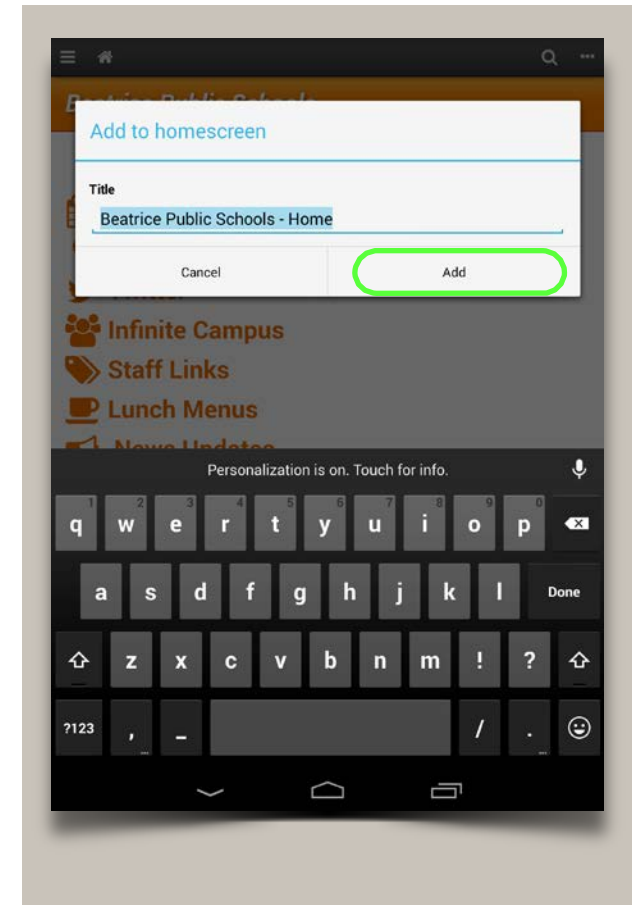

# ADDING THE MOBILE APP TO YOUR IPHONE

You will receive a prompt the first time you visit the Mobile App as seen above. Click the icon in the middle.

Click "Add to Home Screen".

You can change the name to how you want it to appear. Then click "Add".

# ADDING THE MOBILE APP TO YOUR ANDROID PHONE\*

You will receive a prompt the first time you visit the Mobile App as seen above. Click the icon in the top right corner.

Click "Add to Home Screen".

You can change the name to how you want it to appear. Then click "Add".

\*USER EXPERIENCE MAY DIFFER DUE TO THE NUMEROUS VERSIONS OF THE ANDROID OPERATING SYSTEM