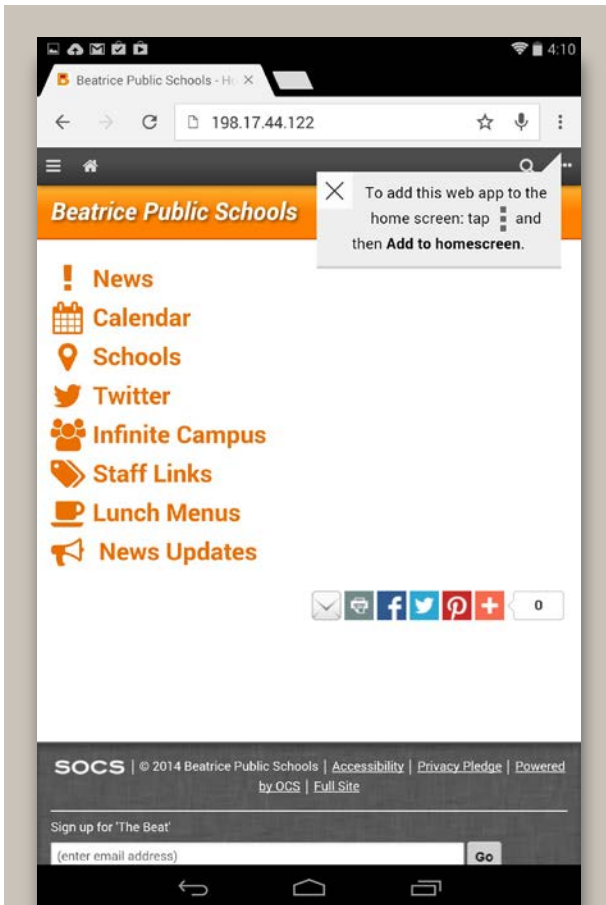

# ADDING THE MOBILE APP TO YOUR IPHONE

You will receive a prompt the first time you visit the Mobile App as seen above. Click the icon in the middle.

Click "Add to Home Screen".

You can change the name to how you want it to appear. Then click "Add".

# ADDING THE MOBILE APP TO YOUR ANDROID PHONE\*

You will receive a prompt the first time you visit the Mobile App as seen above. Click the icon in the top right corner.

Click "Add to Home Screen".

You can change the name to how you want it to appear. Then click "Add".