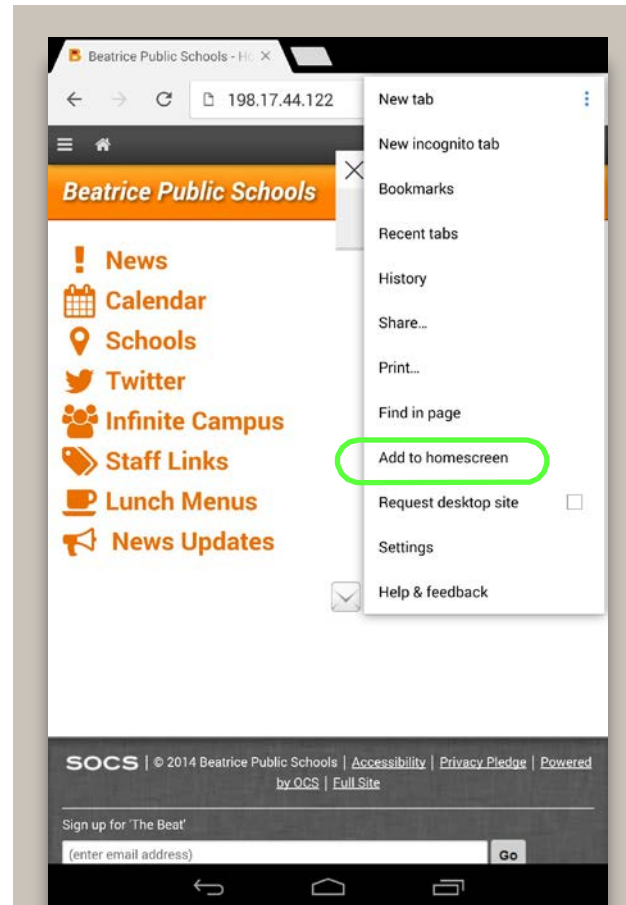

# ADDING THE MOBILE APP TO YOUR IPHONE

You will receive a prompt the first time you visit the Mobile App as seen above. Click the icon in the middle.

Click "Add to Home Screen".

You can change the name to how you want it to appear. Then click "Add".

# ADDING THE MOBILE APP TO YOUR ANDROID PHONE\*

You will receive a prompt the first time you visit the Mobile App as seen above. Click the icon in the top right corner.

Click "Add to Home Screen".

You can change the name to how you want it to appear. Then click "Add".