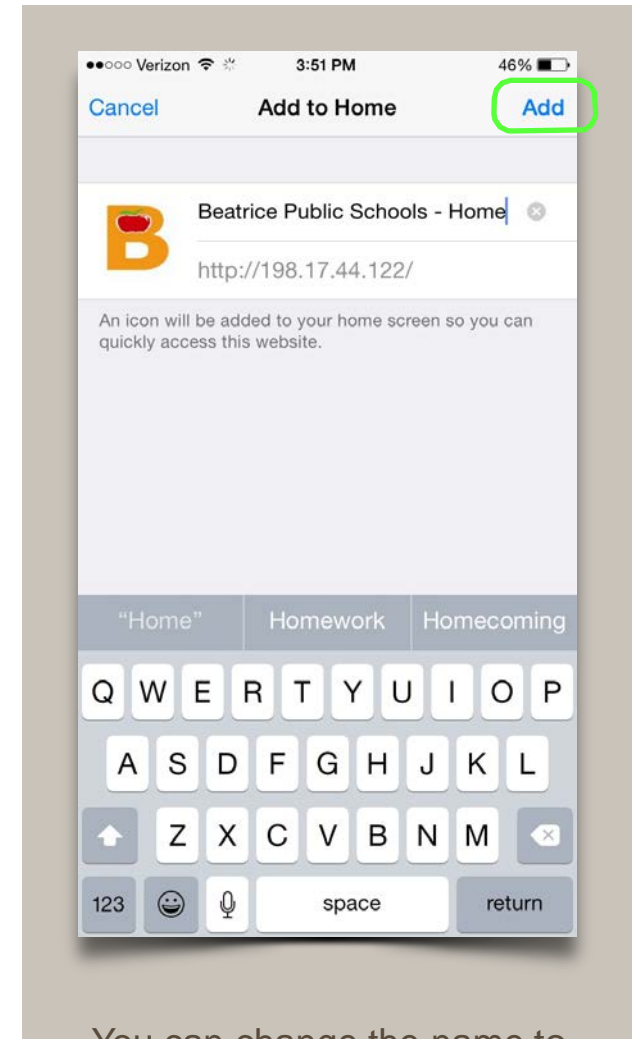

# ADDING THE MOBILE APP TO YOUR IPHONE

You will receive a prompt the first time you visit the Mobile App as seen above. Click the icon in the middle.

Click "Add to Home Screen".

You can change the name to how you want it to appear. Then click "Add".

# ADDING THE MOBILE APP TO YOUR ANDROID PHONE\*

You will receive a prompt the first time you visit the Mobile App as seen above. Click the icon in the top right corner.

Click "Add to Home Screen".

You can change the name to how you want it to appear. Then click "Add".

\*USER EXPERIENCE MAY DIFFER DUE TO THE NUMEROUS VERSIONS OF THE ANDROID OPERATING SYSTEM